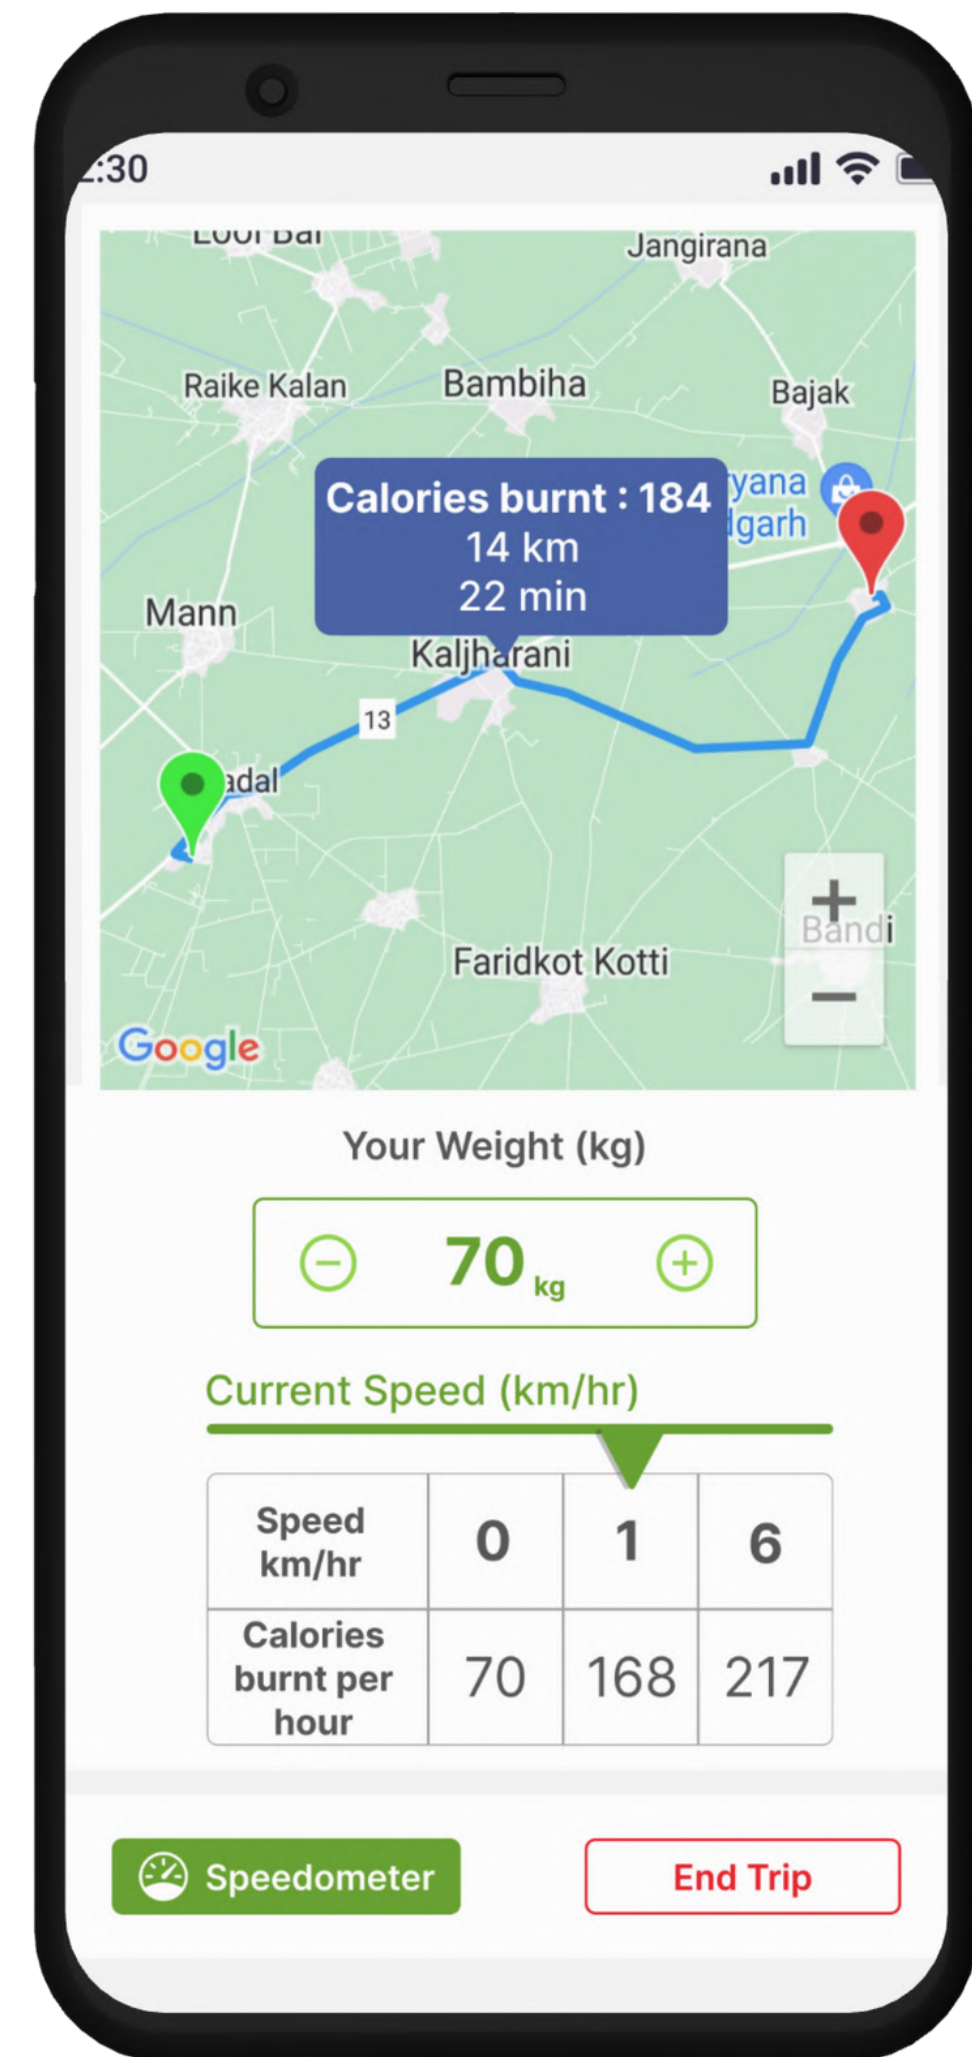

**Use Bicycle to cut
Fuel & Hospital Bill**

**Know Calories Burnt/hr
as per Body Weight**