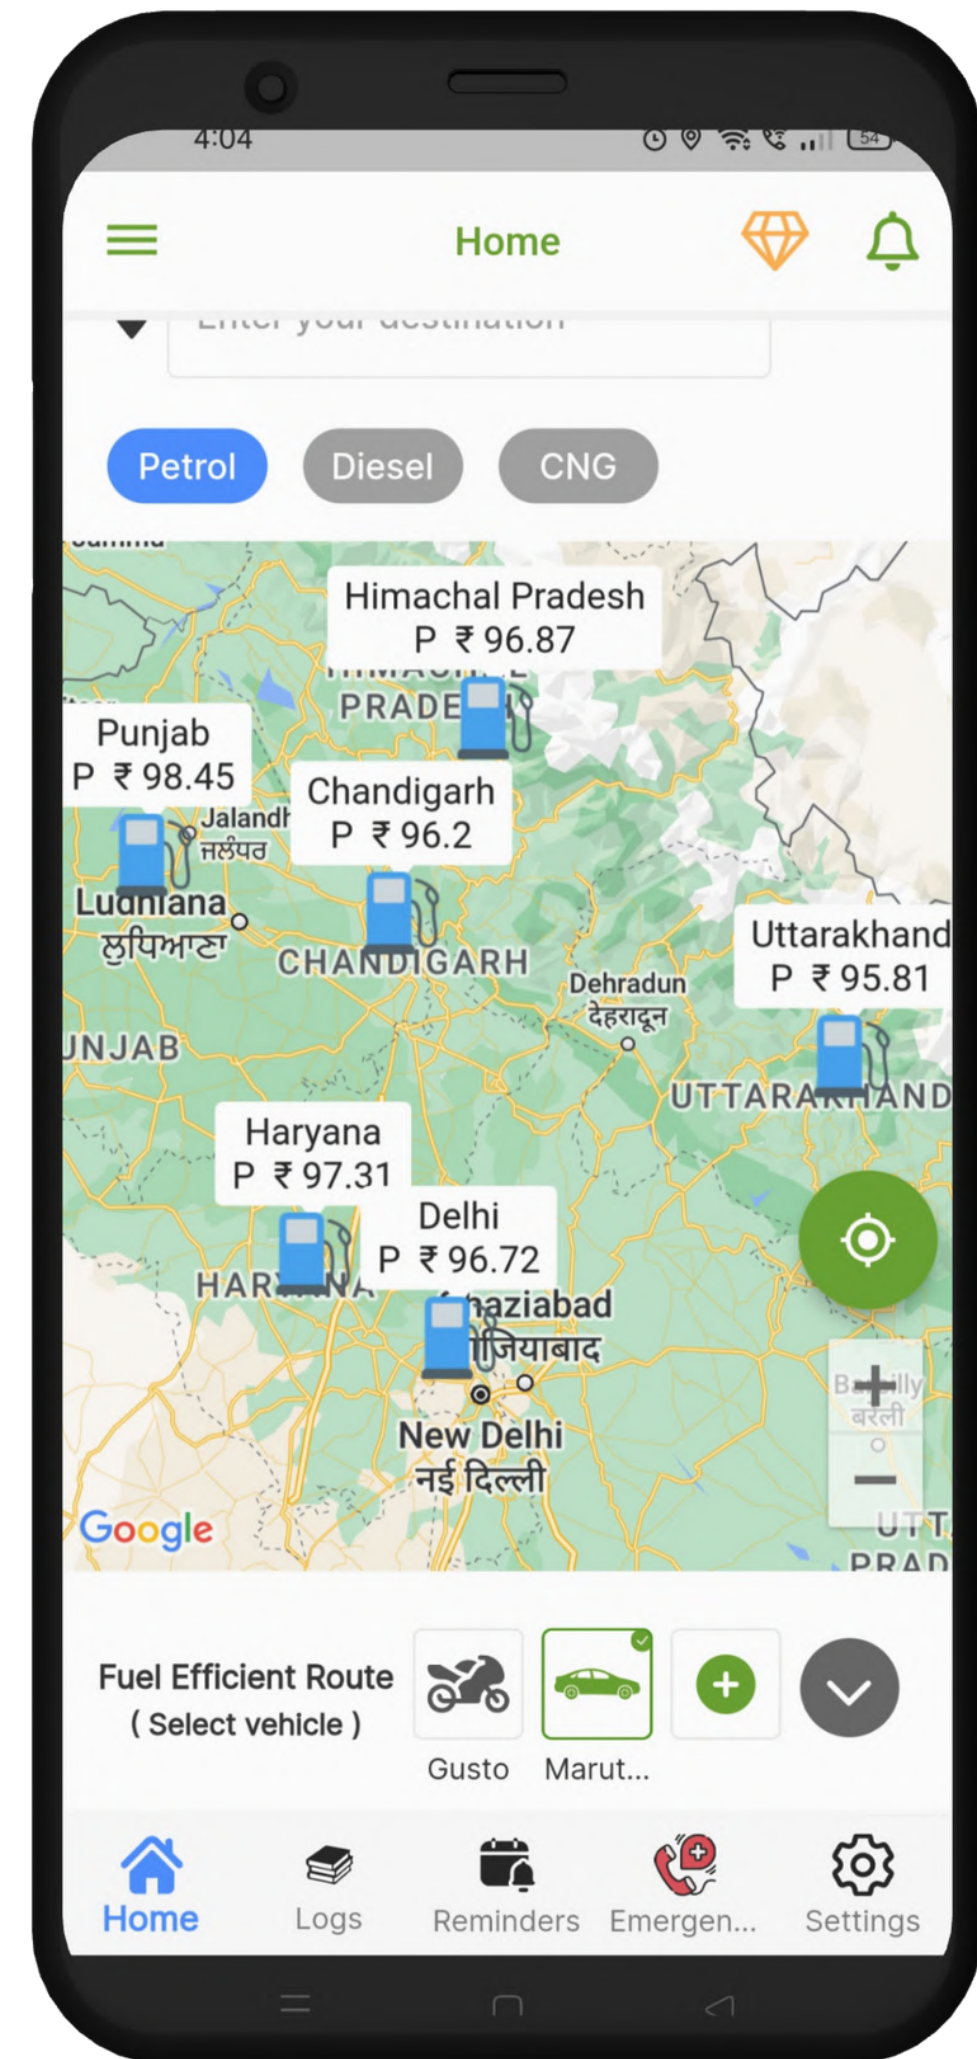

Daily Fuel Price (District / State / UT)

Fill Tank at lowest price
for inter state travel