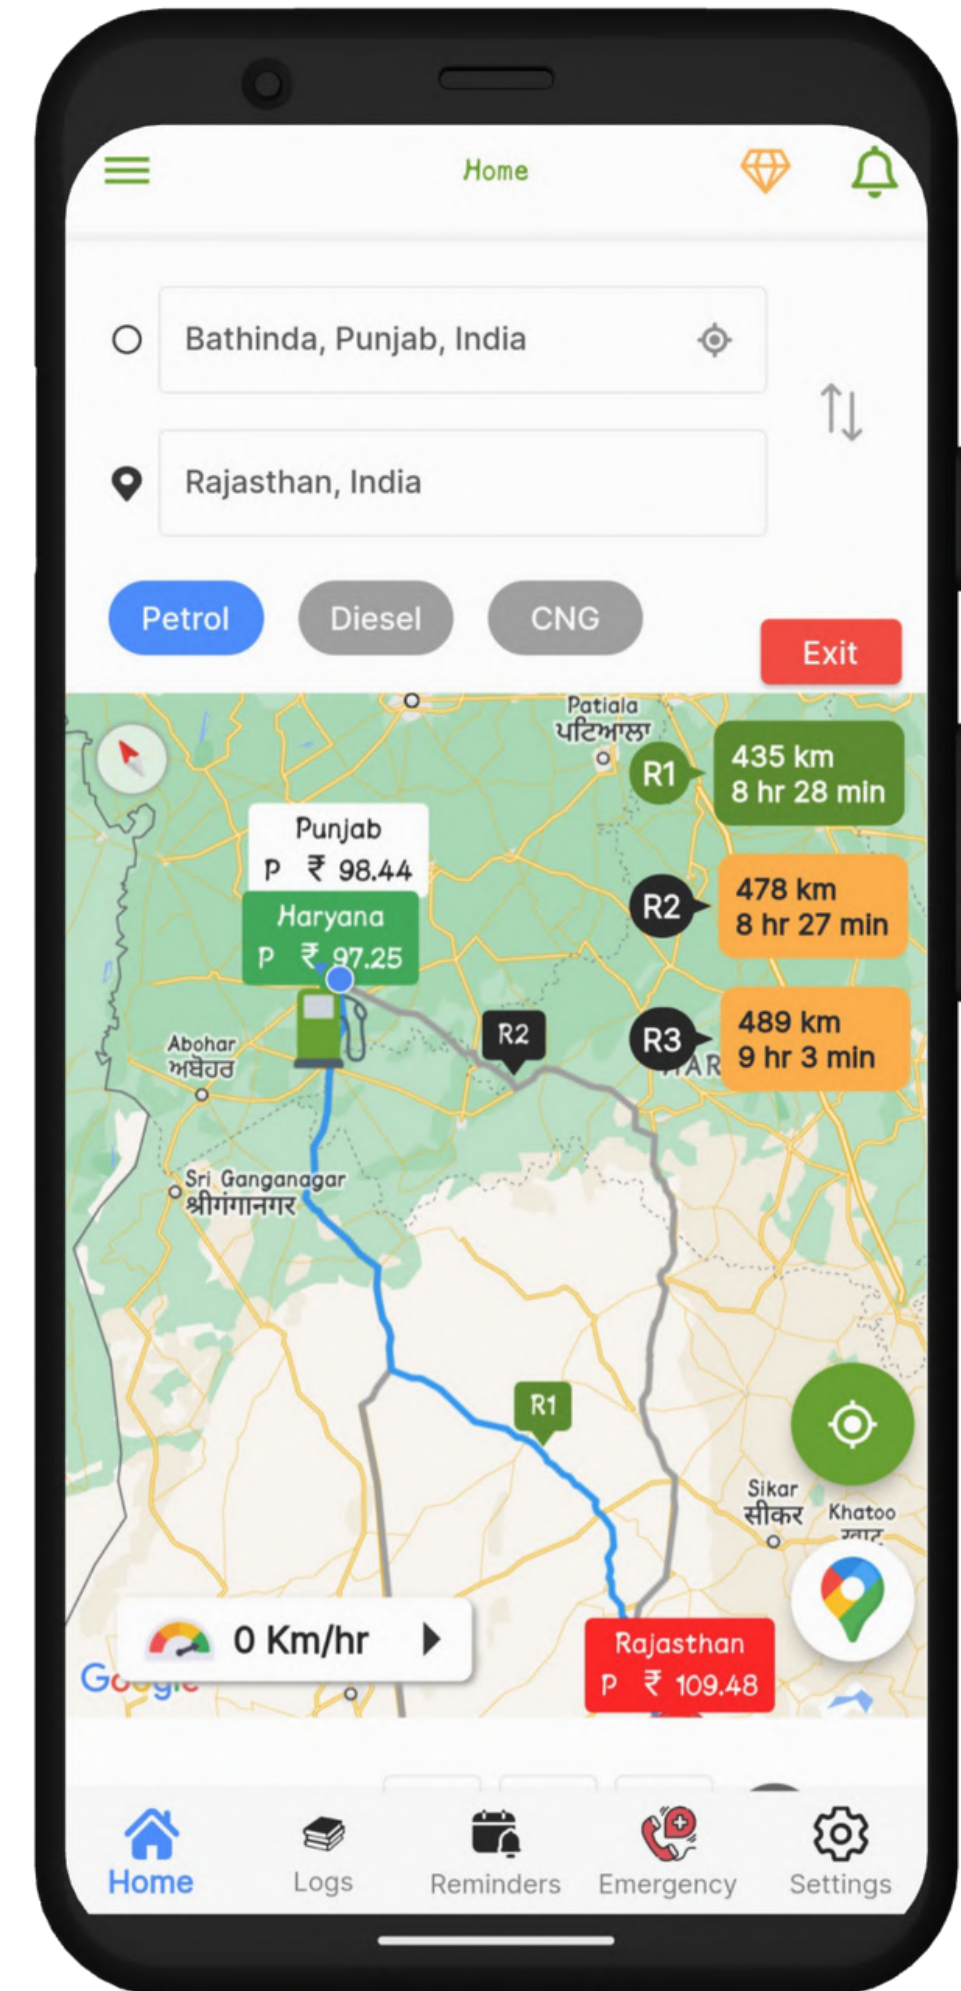

# FUEL EFFICIENT ROUTE

India's first app to give fuel cost as per vehicle make & model

Saving for one-time use

= Fuel Trip Cost Difference on alternate routes

= Rs. 1587 on **Route 3** - Rs. 1279 on **Route 1**