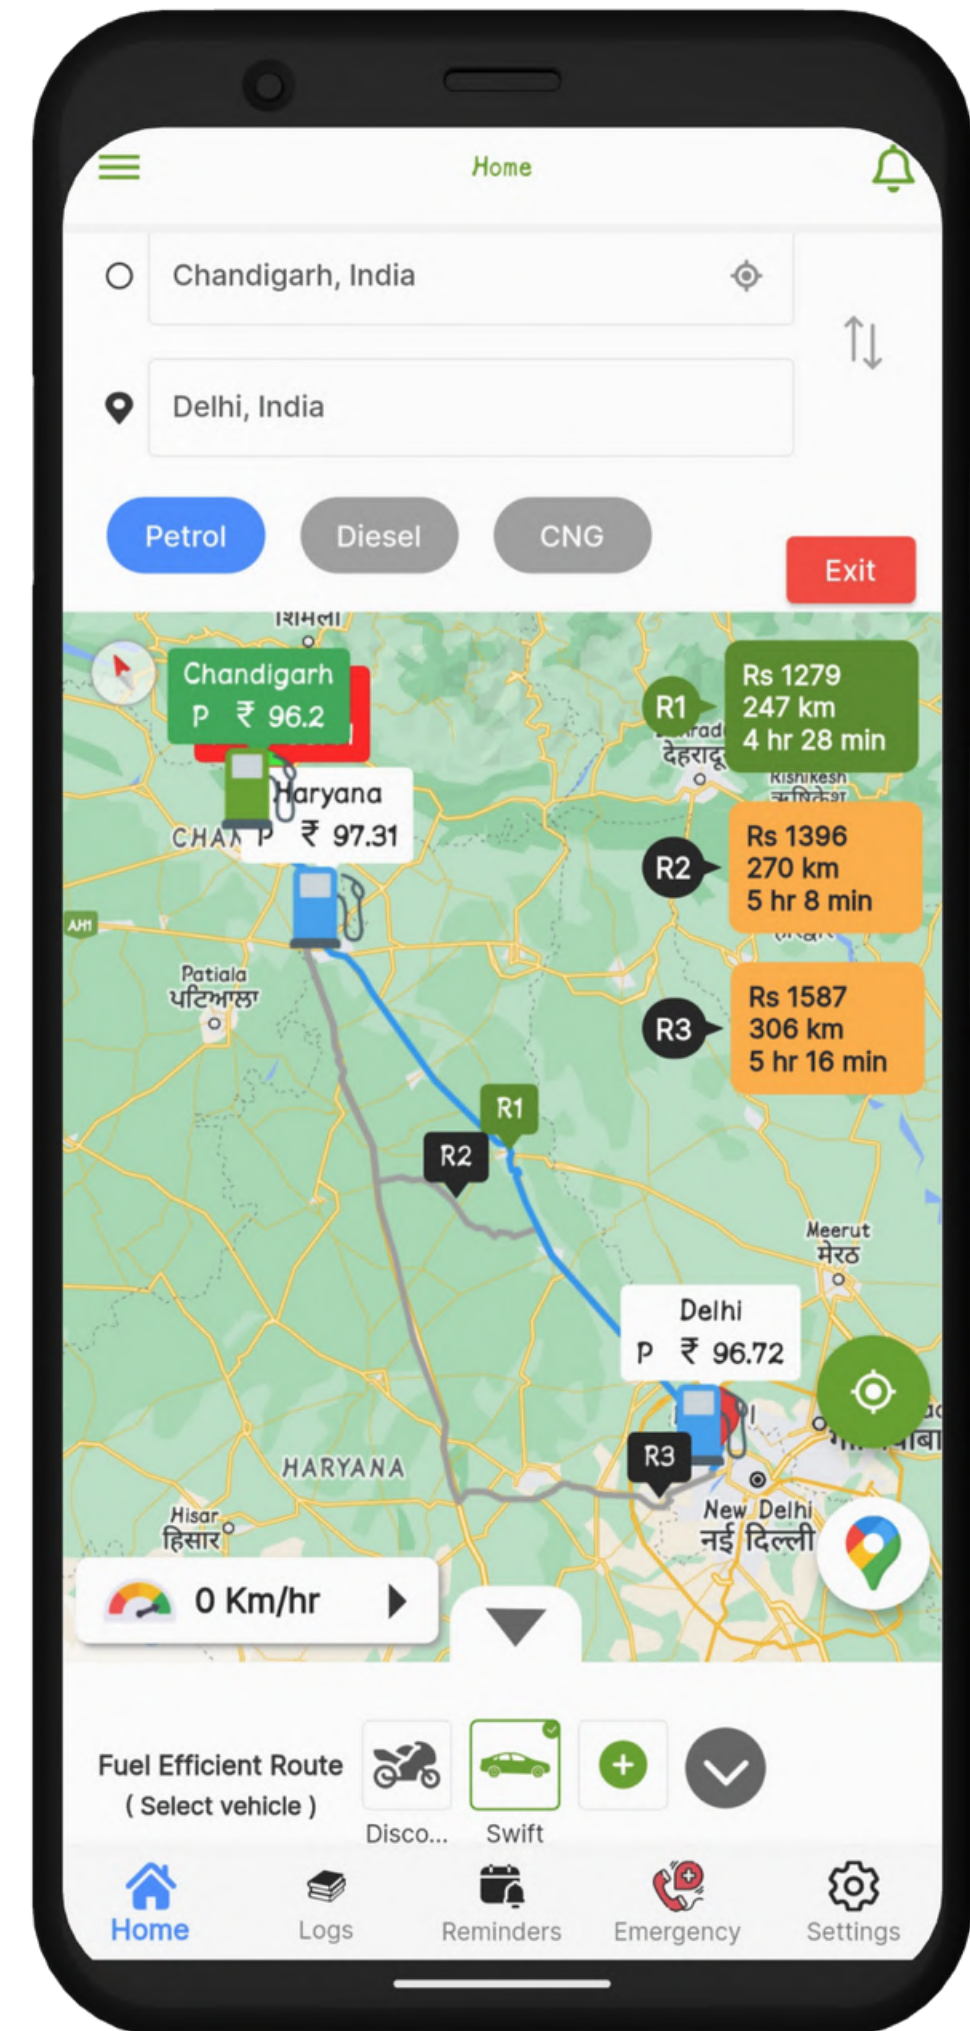

# FUEL EFFICIENT ROUTE

India's first app to give fuel cost as per vehicle make & model

Saving for one-time use

= Fuel Trip Cost Difference on alternate routes

= Rs. 1587 on **Route 3** - Rs. 1279 on **Route 1**

# Trip Fuel Cost at each Cruise Speed

**Saving for one-time use**

**= Fuel Trip Cost Difference on different speed**

**= Rs. 1279 at 90 Km/hr - Rs. 1104 at 80 Km/hr**

**= Rs. 175**

*(Subscription for one year = Rs. 66 only)*

# Upcoming.... on Android auto

Speed (km/h)	70	80	90
Mileage (km/l)	25	22	19
Trip cost (Rs)	972	1104	1279
Environmental impact			

Chandigarh, India  
Delhi, India  
Petrol Diesel CNG Exit

Chandigarh P ₹ 96.2  
CHD P ₹ 97.31  
Delhi P ₹ 96.72