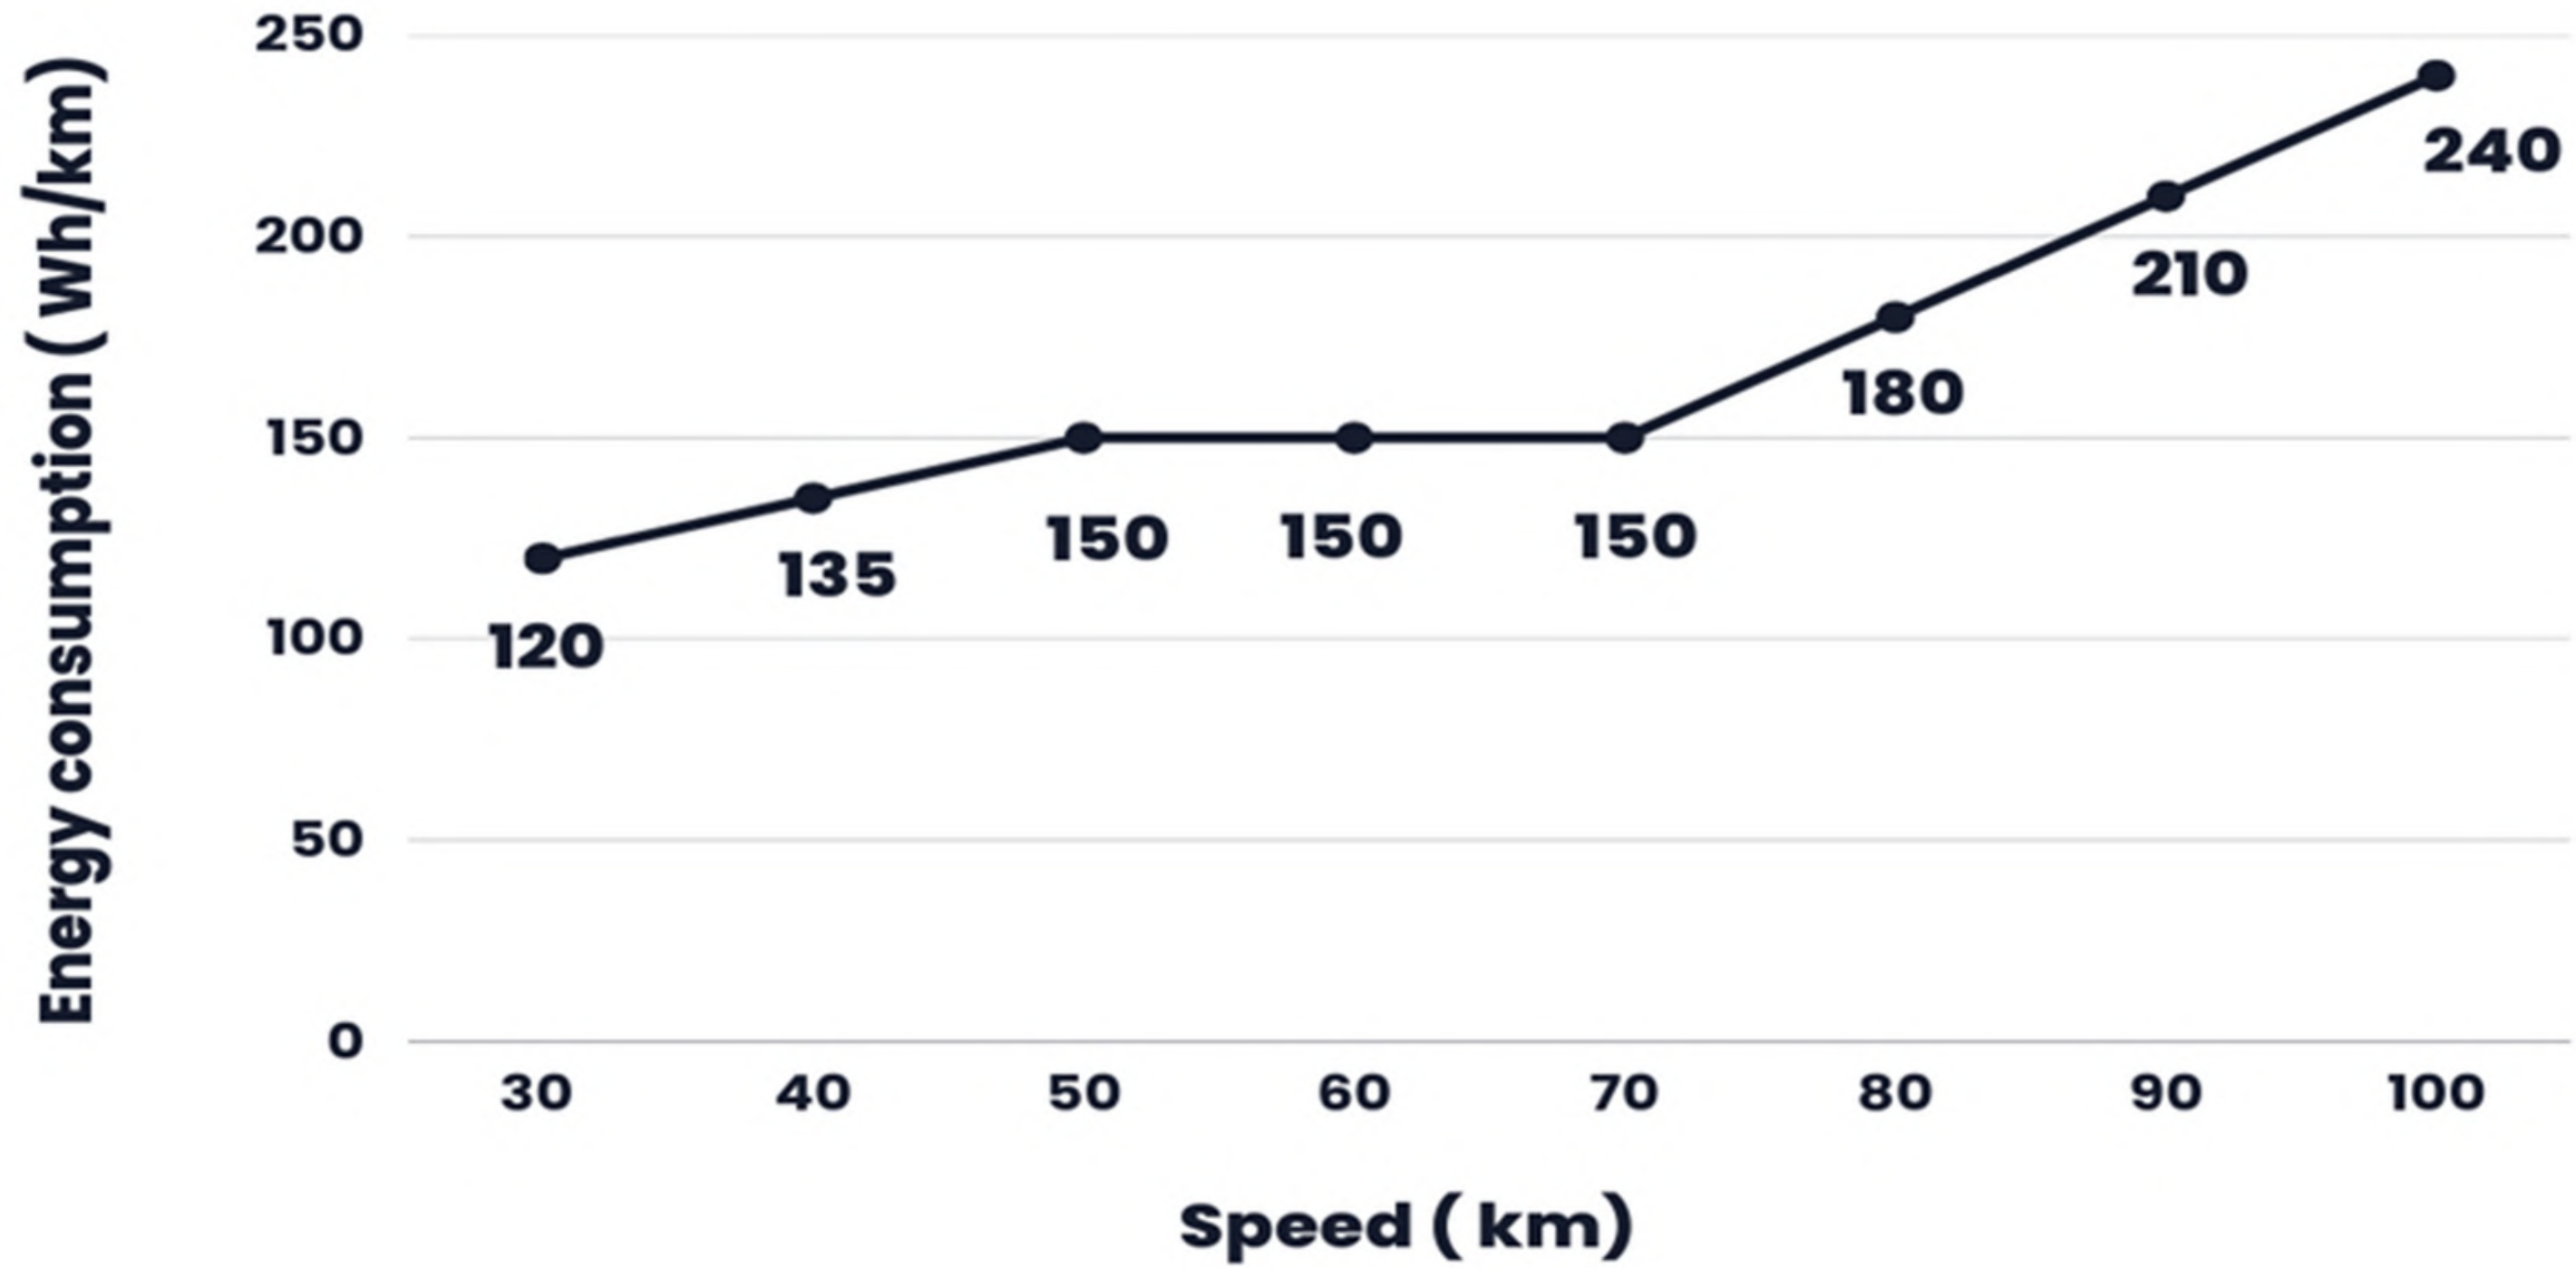

TATA Nexon EV XZ+ Lux

Ev Testing Energy Consumption Graph