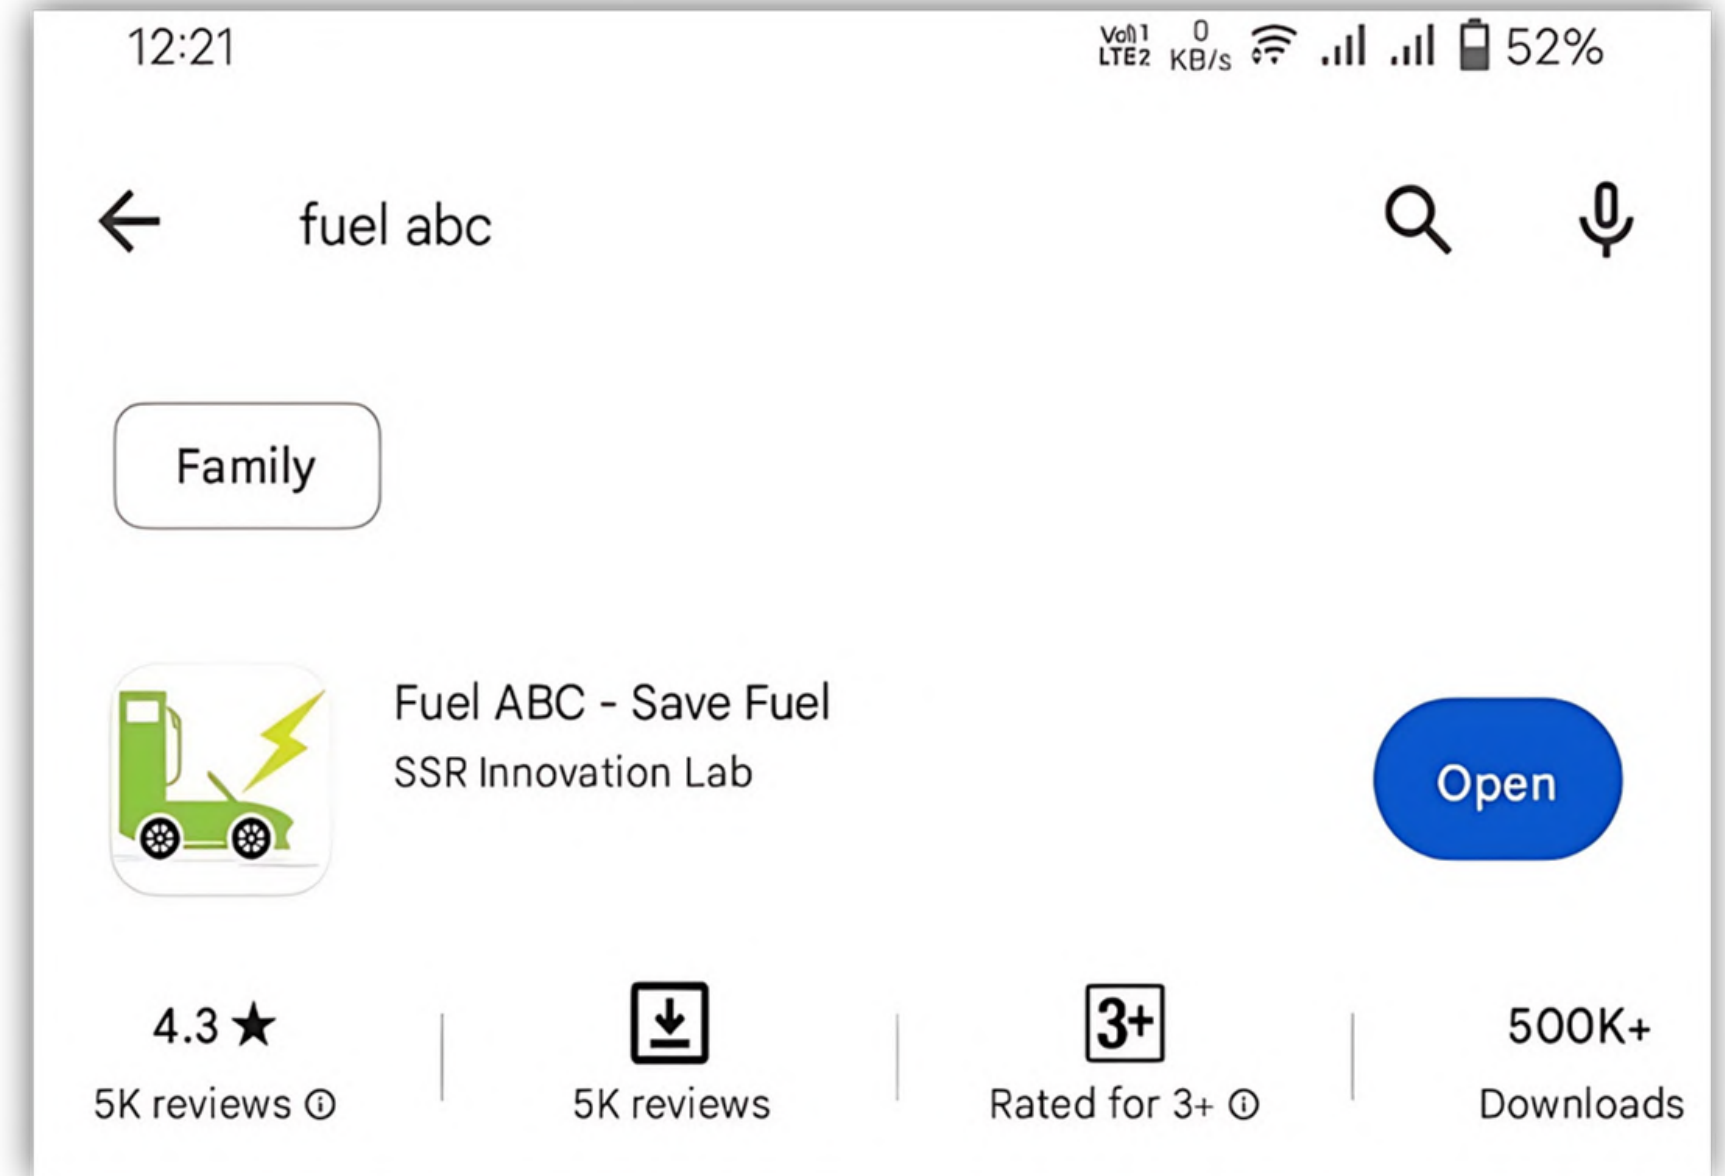

# Product Credibility : FUELabc App

★ RATING 4.3 / 5 ON GOOGLE PLAY STORE

↓ DOWNLOAD – 0.6 MILLION+

👥 PAID USERS – 20,000+

🔄 SUBSCRIPTION MODEL:  
RS. 66 PER YEAR

Shortlisted among top 5 air pollution control technologies by CAQM