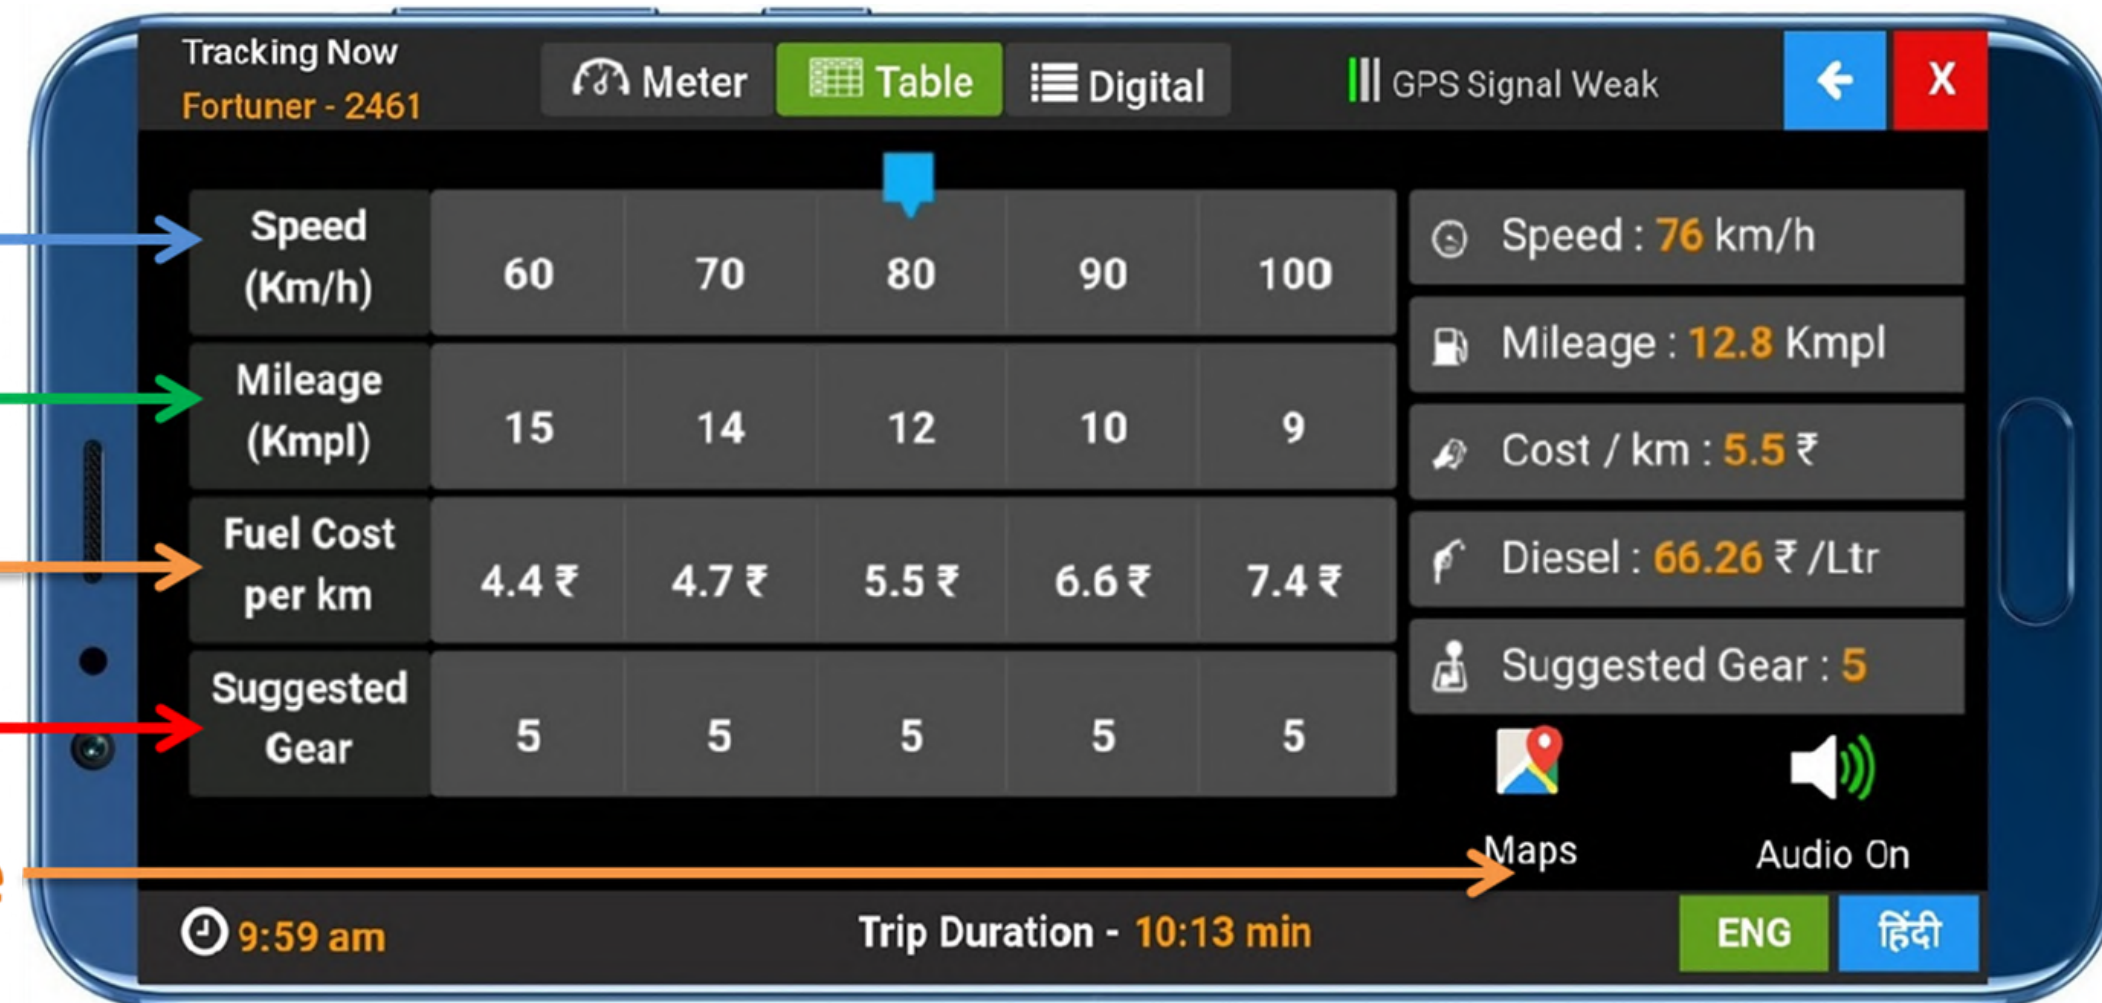

Speed v/s Cost/Km

Cruise vehicle speed
to reduce fuel cost/Km

Saving per km

= Fuel Cost/Km Difference on different speed

= Rs. 6/Km at 90 Km/hr - Rs. 5/Km at 80 Km/hr

= Rs. 1 for each Km distance covered.

(Rs.10,000 saved in one year for 10,000 Km)

Speed

Fuel Efficiency

Cost per km

Suggests gear

Daily fuel price