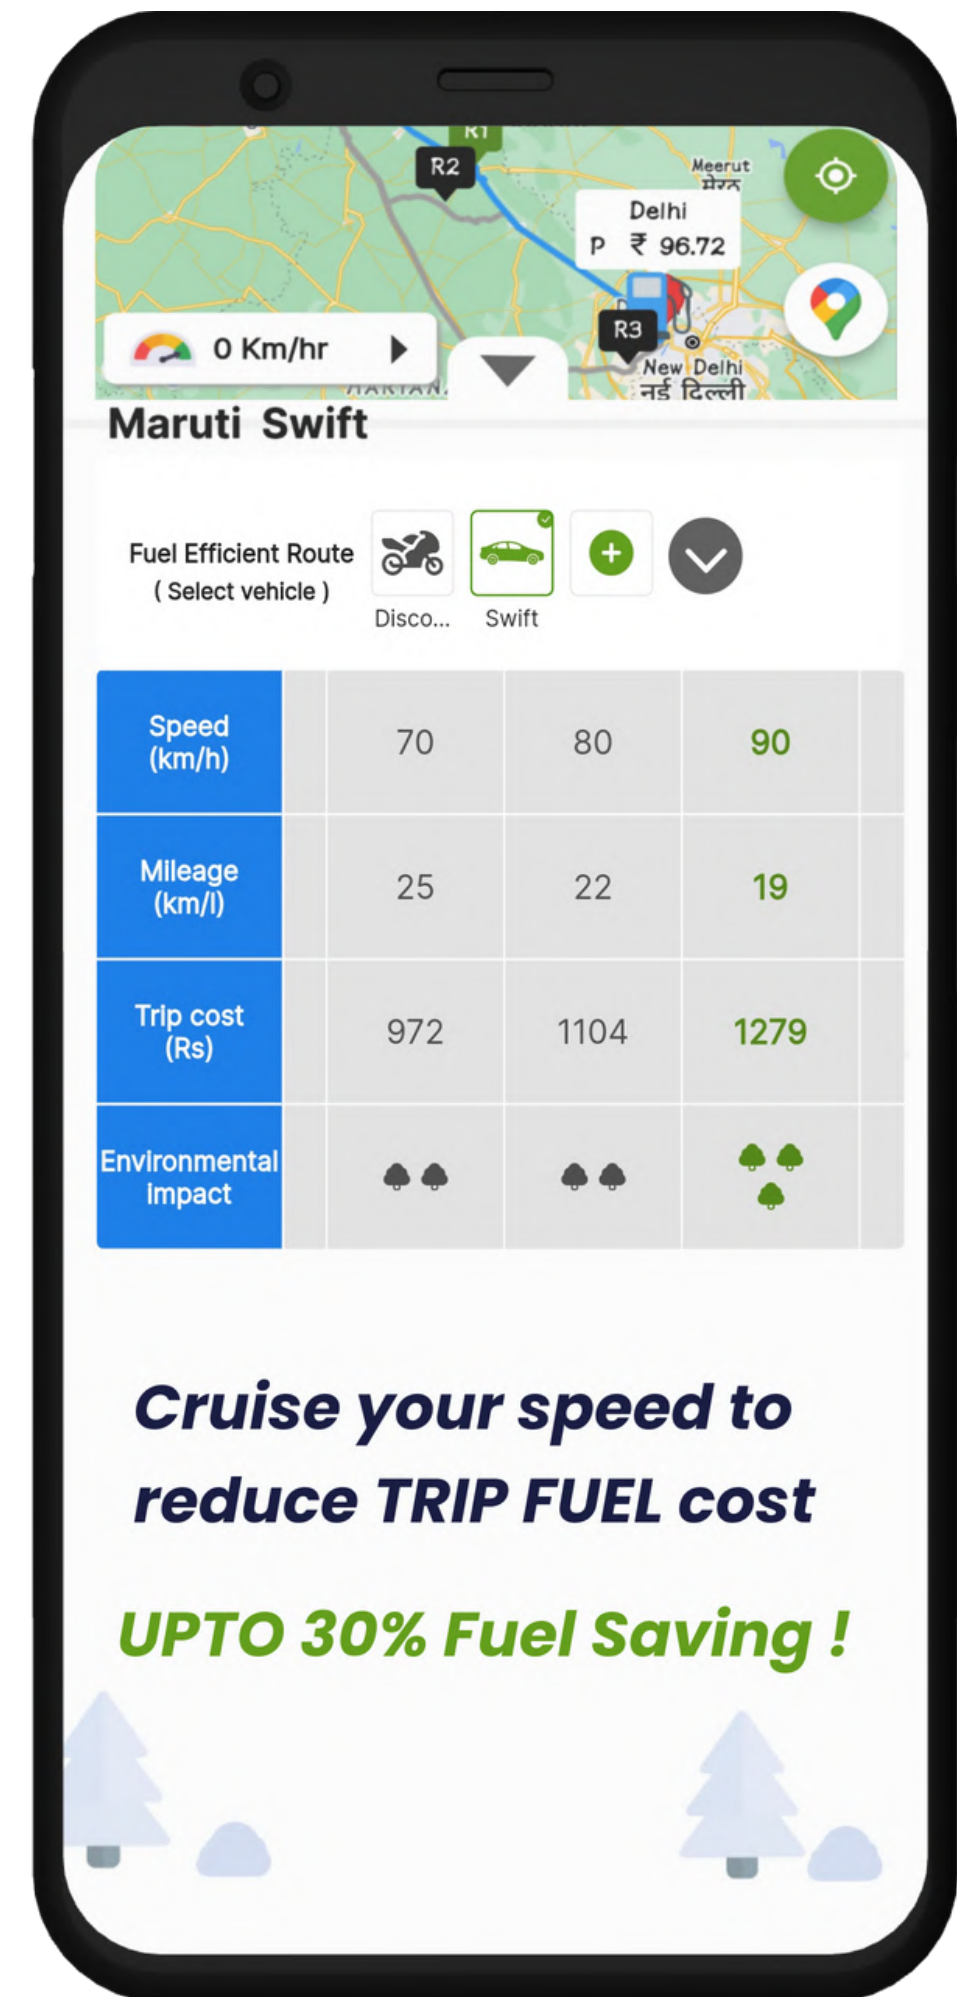

# Trip Fuel Cost at each Cruise Speed

**Saving for one-time use**

**= Fuel Trip Cost Difference on different speed**

**= Rs. 1279 at 90 Km/hr - Rs. 1104 at 80 Km/hr**

**= Rs. 175**

*(Subscription for one year = Rs. 66 only)*

# Upcoming.... on Android auto

Speed (km/h)	70	80	90
Mileage (km/l)	25	22	19
Trip cost (Rs)	972	1104	1279
Environmental impact			

Chandigarh, India  
Delhi, India  
Petrol Diesel CNG Exit

Chandigarh P ₹ 96.2  
CHD P ₹ 97.31  
Delhi P ₹ 96.72